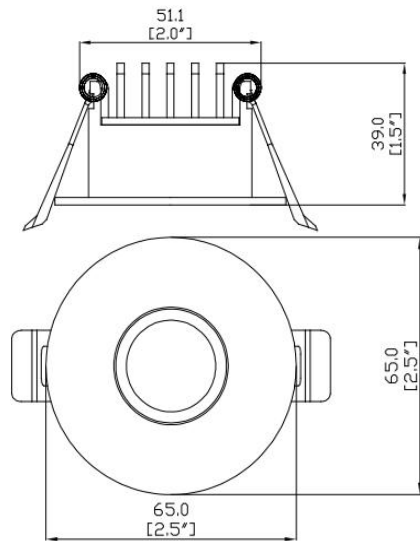

RAYO Industries

RRCL2-A-01 | Remodel

RRCL2-A-01-NC | New Construction

SPECIFICATIONS

DESCRIPTION	LED DOWNLIGHT
FINISH	BLACK/WHITE
MOUNTING	RECESSED
CRI	80/90+
CCT	2700/3000/4000/5000 K
BEAM ANGLE	90°
SUITABLE LOCATION	DAMP
WARRANTY	3 YEARS
DIMMABLE	YES
MAXIMUM WATTAGE	6W
VOLTAGES	120V
DELIVERED LUMEN	480lm

Project

Project Name	
Fixture Location	
Date	

DESCRIPTION

- 2" high efficiency SMD LED downlight.

FEATURES

- Protected LED driver performs at 120V.
- Beam Angle: 90 Degree.

DIMENSIONS

Remodel