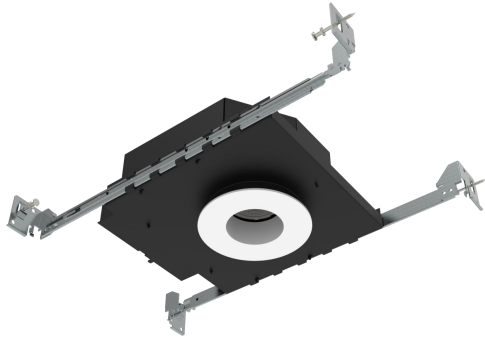

RAYO Industries

RRC3-M-2 | TRIMMED

RRC3-M-2-TL | TRIMLESS

SPECIFICATIONS	
MOUNTING	RECESSED
OPTICS	12°/24°/36°
CRI	80/90+
CCT	2700/3000/3500/4000 K
SUITABLE LOCATION	DAMP
WARRANTY	5 YEARS
DIMMABLE	NONE/TRIAC/0~10V
MAXIMUM WATTAGE	12/15/20W
VOLTAGES	120V/277V

Project	
Project Name	
Fixture Location	
Date	

DESCRIPTION

- Shallow new construction LED downlight.

FEATURES

- Accommodates ceiling thickness 1/2".
- Meet the new thinnest LED housing in the world, measuring less than 3" tall from top too bottom.

DIMENSIONS

Cut-out Size: 4"

Cut-out Size: 4"