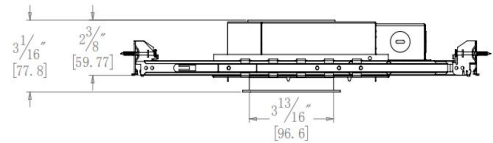

Project	
Project Name	
Fixture Location	
Date	

DESCRIPTION

- Shallow new construction LED downlight.

FEATURES

- Accommodates ceiling thickness 1/2".
- Meet the new thinnest LED housing in the world, measuring less than 3" tall from top too bottom.

DIMENSIONS

Cut-out Size: 4"

Cut-out Size: 4"