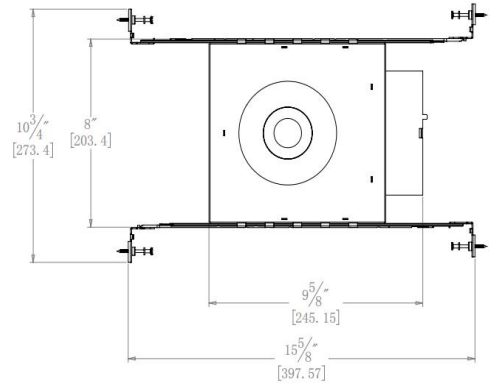

Project	
Project Name	
Fixture Location	
Date	

DESCRIPTION

- Shallow new construction LED downlight.

FEATURES

- Accommodates ceiling thickness 1/2".
- Meet the new thinnest LED housing in the world, measuring less than 3" tall from top too bottom.

DIMENSIONS

Cut-out Size: 4"

Cut-out Size: 4"