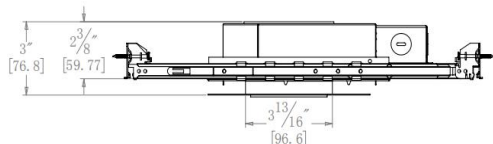

Project	
Project Name	
Fixture Location	
Date	

DESCRIPTION

- Shallow new construction LED downlight.

FEATURES

- Accommodates ceiling thickness 1/2".
- Meet the new thinnest LED housing in the world, measuring less than 3" tall from top too bottom.

DIMENSIONS

Cut-out Size: 4"

Cut-out Size: 4"