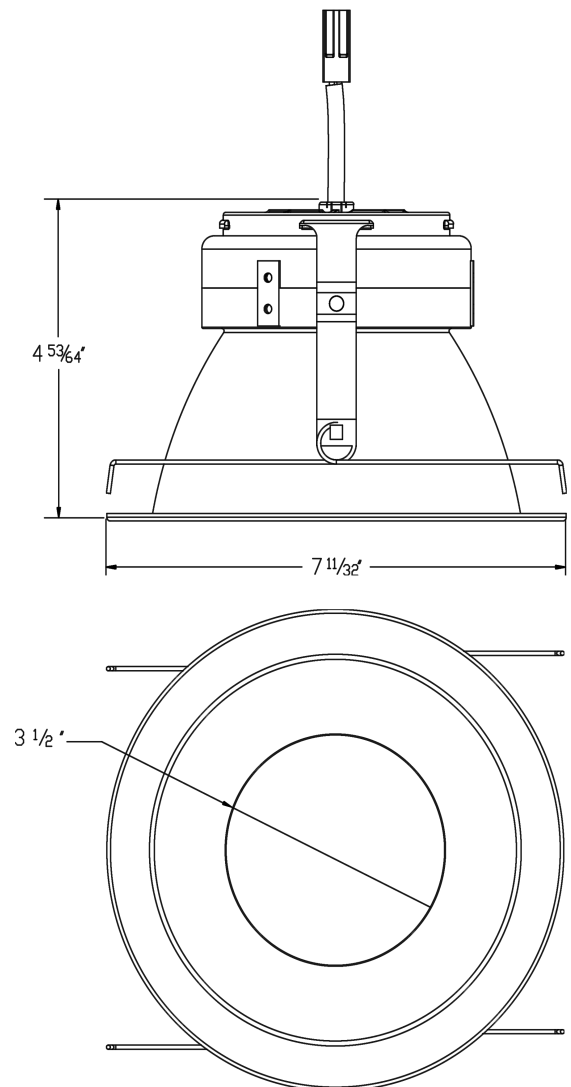

Project	
Project Name	
Fixture Location	
Date	

RRCL6-001-S

### DESCRIPTION

- 6" LED downlight module retrofit.

### DIMENSIONS

SPECIFICATIONS	
MOUNTING	RECESSED
FINISH	WHITE/BLACK/SATIN NICKEL
CRI	80+
CCT	2700-5000K
POWER FACTOR	>0.9
SUITABLE LOCATION	DAMP
WARRANTY	3 YEARS
DIMMABLE	YES
VOLTAGES	120V/277V
WATT	16W MAX.
LUMEN EFFICIENCY	100LM/W