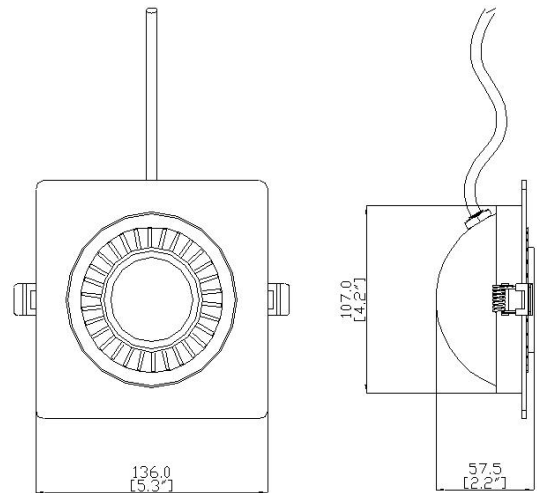

RAYO Industries

RRCEL4-B-S | Remodel

RRCEL4-B-S-NC | New Construction

SPECIFICATIONS

DESCRIPTION	LED DOWNLIGHT
FINISH	BLACK/WHITE
MOUNTING	RECESSED
CRI	80/90+
CCT	2700/3000/4000/5000 K
BEAM ANGLE	30°/60°
SUITABLE LOCATION	DAMP
WARRANTY	3 YEARS
DIMMABLE	YES
MAXIMUM WATTAGE	15W
VOLTAGES	120V
DELIVERED LUMEN	1200lm

Project

Project Name	
Fixture Location	
Date	

DESCRIPTION

- 4" rotatable LED eyeball downlight.

FEATURES

- Protected LED driver performs at 120V.(120-277V is available)
- Eyeball can be adjusted to 90 degrees.
- Beam Angle: 30/60 Degree.

DIMENSIONS

Remodel

New Construction