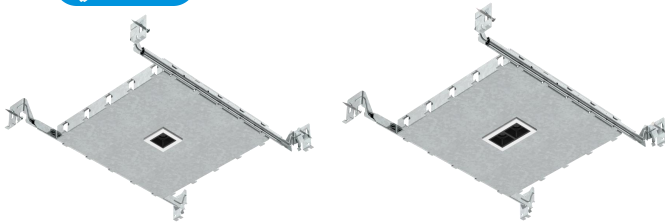

RAYO Industries

RRC4011A-01-NC | 150LM

RRC4011A-02-NC | 310LM

RRC4011A-05-NC | 720LM

RRC4012A-10-NC | 1450LM

RRC4013A-15-NC | 2200LM

SPECIFICATIONS

FINISH	BLACK/WHITE
MOUNTING	RECESSED
CRI	80/90+
CCT	3000/4000/5000K
OPTICS	30°
SUITABLE LOCATION	DAMP
WARRANTY	5 YEARS
DIMMABLE	NONE/TRIACA/0~10V
VOLTAGES	120V/277V
WATT	2W/LAMP

Project

Project Name	
Fixture Location	
Date	

DESCRIPTION

- New construction Vertical LEDmini multiple downlight.

FEATURES

- Offered in 5 configurations: 1/2/5/10/15 lights.
- Revolutionary narrow recessed downlight available in slim trim or trimless.
- The simplified retrofit installation can be used in both new and existing spaces.
- Dimmable with a variety of commonly used drivers.

DIMENSIONS

1x1 LAMP

L: 9 13/16" x W: 9 13/16"

Cut-Out: 1 3/8" x 1 3/8"

1x2 LAMP

L: 9 13/16" x W: 9 13/16"

Cut-Out: 1 3/8" x 2 1/2"

1x5 LAMP