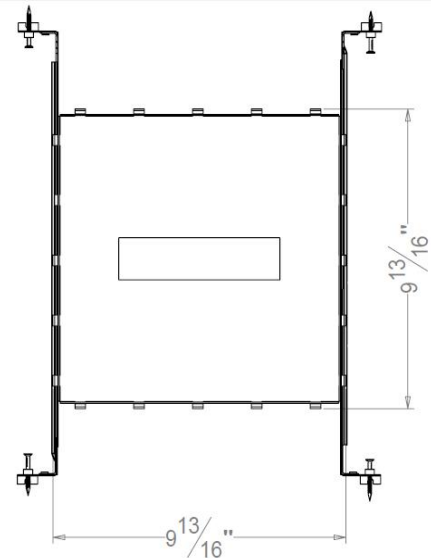

Project

Project Name	
Fixture Location	
Date	

DESCRIPTION

- New construction Vertical LEDmini multiple downlight.

FEATURES

- Offered in 5 configurations: 1/2/5/10/15 lights.
- Revolutionary narrow recessed downlight available in slim trim or trimless.
- The simplified retrofit installation can be used in both new and existing spaces.
- Dimmable with a variety of commonly used drivers.

DIMENSIONS

1x1 LAMP

L: 9 13/16" x W: 9 13/16"

Cut-Out: 1 3/8" x 1 3/8"

1x2 LAMP

L: 9 13/16" x W: 9 13/16"

Cut-Out: 1 3/8" x 2 1/2"

1x5 LAMP

L: 9 13/16" x W: 9 13/16"

Cut-Out: 1 1/2" x 5 1/2"

2x5 LAMP

L: 15 5/16" x W: 9 13/16"

Cut-Out: 1 1/2" x 10 3/4"

3x5 LAMP

L: 20 5/8" x W: 9 13/16"

Cut-Out: 1 1/2" x 16"