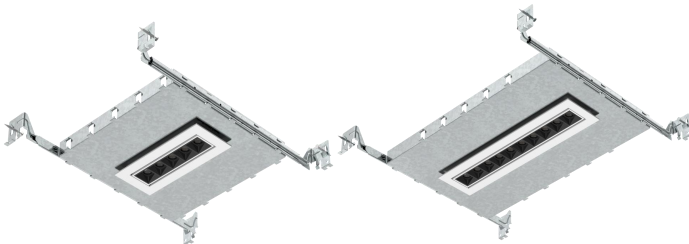

RAYO Industries

RRC4011A-01-NC | 150LM

RRC4011A-02-NC | 310LM

RRC4011A-05-NC | 720LM

RRC4012A-10-NC | 1450LM

RRC4013A-15-NC | 2200LM

SPECIFICATIONS

FINISH	BLACK/WHITE
MOUNTING	RECESSED
CRI	80/90+
CCT	3000/4000/5000K
OPTICS	30°
SUITABLE LOCATION	DAMP
WARRANTY	5 YEARS
DIMMABLE	NONE/TRIACA/0~10V
VOLTAGES	120V/277V
WATT	2W/LAMP

Project

Project Name	
Fixture Location	
Date	

DESCRIPTION

- New construction Vertical LEDmini multiple downlight.

FEATURES

- Offered in 5 configurations: 1/2/5/10/15 lights.
- Revolutionary narrow recessed downlight available in slim trim or trimless.
- The simplified retrofit installation can be used in both new and existing spaces.
- Dimmable with a variety of commonly used drivers.

DIMENSIONS

1x1 LAMP

L: 9 13/16" x W: 9 13/16"

Cut-Out: 1 3/8" x 1 3/8"

1x2 LAMP

L: 9 13/16" x W: 9 13/16"

Cut-Out: 1 3/8" x 2 1/2"

1x5 LAMP