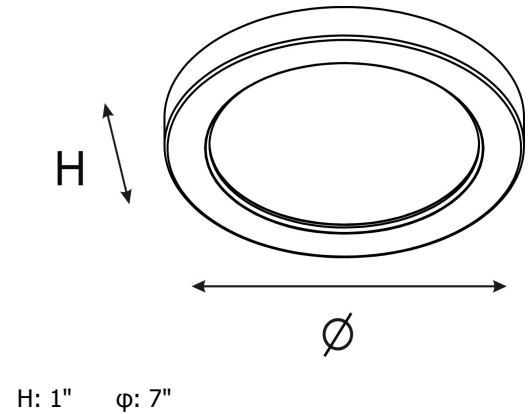

RD-206114

SPECIFICATIONS	
FINISH	BLACK/WHITE/SATIN NICKEL
MOUNTING	SURFACE
CRI	80/90+
CCT	2700-6000K
OPTICS	108°
SUITABLE LOCATION	DAMP
WARRANTY	3 YEARS
DIMMABLE	YES
VOLTAGES	120V
WATT	13.5W

Project	
Project Name	
Fixture Location	
Date	

DESCRIPTION

- 7 inch round flush mounted LED ceiling light

FEATURES

- Decorative flush mount LED fixture
- Equal to a traditional 60W lamp
- Mounts directly to 3" and 4" junction boxes
- Low profile downlight intended for ceiling or wall mount applications

DIMENSIONS

Light Distribution 108°