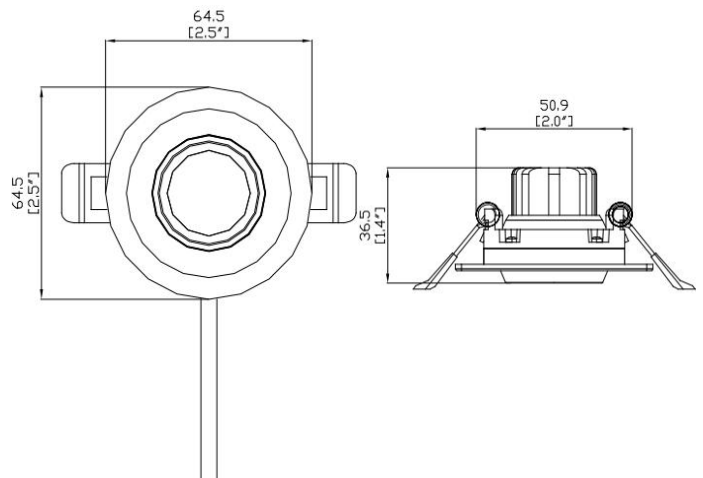

## SPECIFICATIONS

DESCRIPTION	LED DOWNLIGHT
FINISH	BLACK/WHITE
MOUNTING	RECESSED
CRI	80/90+
CCT	2700/3000/4000/5000 K
BEAM ANGLE	30°/60°
SUITABLE LOCATION	DAMP
WARRANTY	3 YEARS
DIMMABLE	YES
MAXIMUM WATTAGE	6W
VOLTAGES	120V
DELIVERED LUMEN	480lm

## DESCRIPTION

- 2" rotatable LED eyeball downlight.

## FEATURES

- Protected LED driver performs at 120V.
- Beam Angle: 30/60 Degree.

## DIMENSIONS

Remodel

New Construction