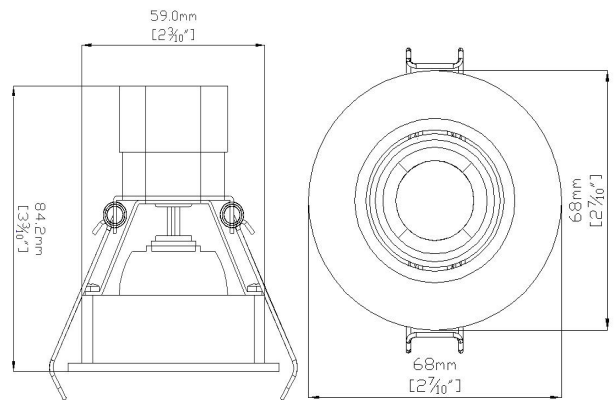

RAYO Industries

RRC02-001 | Remodel

RRC02-001-NC | New Construction

SPECIFICATIONS

FINISH	BLACK/WHITE/BROWN
MOUNTING	RECESSED
CRI	80/90+
CCT	2700-5000K
OPTICS	30/60°
SUITABLE LOCATION	DAMP
WARRANTY	3 YEARS
DIMMABLE	YES
VOLTAGES	AC/DC 12V
WATT	8W

Project

Project Name	
Fixture Location	
Date	

DESCRIPTION

- Round shape miniature LED recessed downlight.

FEATURES

- 2 inch light-emitting surface.
- The simplified retrofit installation can be used in both new and existing spaces.
- IC airtight for uses with direct contact to insulation.

DIMENSIONS

Remodel

New construction