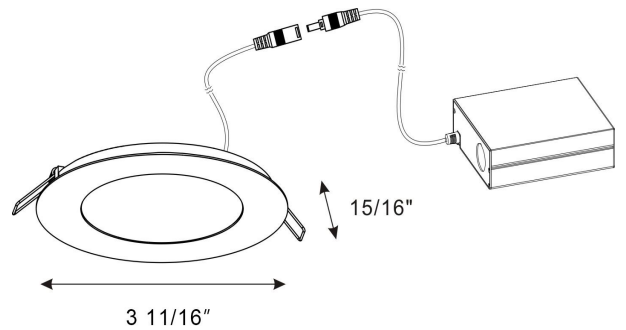

RAYO Industries

RPCL3-301 | Remodel

RPCL3-301-NC | New Construction

SPECIFICATIONS	
FINISH	BLACK/WHITE/SATIN NICKEL
MOUNTING	RECESSED
CRI	80/90+
CCT	2700/3000/4000/5000 /6000K
BEAM ANGLE	120°
SUITABLE LOCATION	DAMP
WARRANTY	3 YEARS
DIMMABLE	YES
MAXIMUM WATTAGE	6W
VOLTAGES	120V/277V
DELIVERED LUMEN	360lm

Phone: 818-877-0344 | Email: sales@rayoindustries.com | www.rayoindustries.com

Project	
Project Name	
Fixture Location	
Date	

DESCRIPTION

- 3" ultra thin recessed LED panel light.

FEATURES

- Suitable for 1/2" to 1 1/4" ceiling thickness.
- Using FT4 cable, with quick anti-pull connecting terminal, good anti-pull performance.

DIMENSIONS

Remodel

New Construction