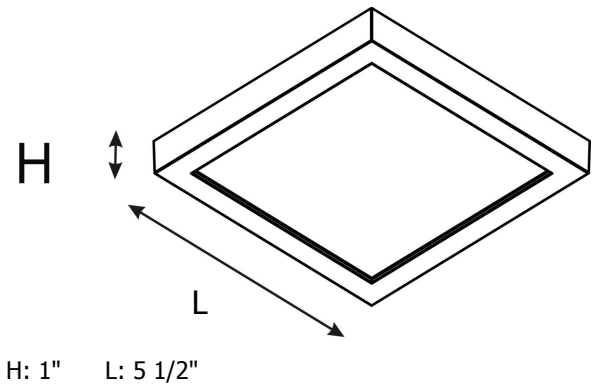

RD-206112

SPECIFICATIONS	
FINISH	BLACK/WHITE/SATIN NICKEL
MOUNTING	SURFACE
CRI	80/90+
CCT	2700-6000K
OPTICS	108°
SUITABLE LOCATION	DAMP
WARRANTY	3 YEARS
DIMMABLE	YES
VOLTAGES	120V
WATT	10.5W

Project	
Project Name	
Fixture Location	
Date	

DESCRIPTION

- 5.5 inch square flush mounted LED ceiling light

FEATURES

- Decorative flush mount LED fixture
- Equal to a traditional 50W lamp
- Mounts directly to 3" and 4" junction boxes
- Low profile downlight intended for ceiling or wall mount applications

DIMENSIONS

Light Distribution 108°