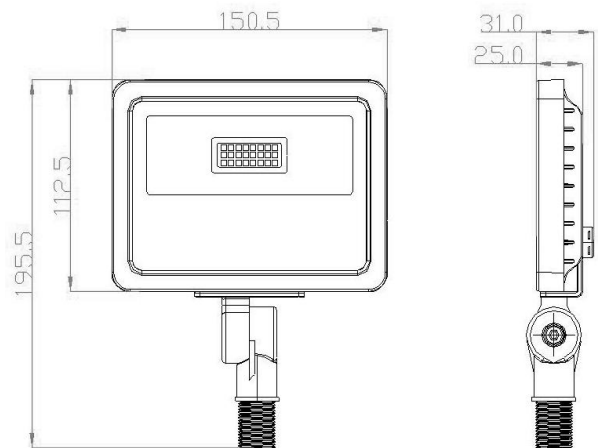

RU LED 10FLO

Removable  
Can be replaced with  
different mounting parts  
of multiple installation

In-ground  
Mounting

Suspension  
Mounting

Tree Hanging  
Mounting

SPECIFICATIONS	
CRI	80/90+
CCT	3000/4500/6000K
SUITABLE LOCATION	DAMP
WARRANTY	5 YEARS
LED QTY	24 PCS
MAXIMUM WATTAGE	10W
VOLTAGES	AC 120V
IP RATING	IP65

### DESCRIPTION

- Ultra-thin 3CCT LED flood light.

### FEATURES

- Ultra-thin streamlined external light design.
- 4mm tempered clear glass, light transmittance up to 95%.
- High density die casting aluminum lamp body.
- Unique touch switch dimming function: 3CCT (3000K/4500K/6000K).
- Unique outdoor wall switch color temperature control function: 3CCT (3000K/4500K/6000K).

### DIMENSIONS

L=112.5mm W=150mm H=31mm