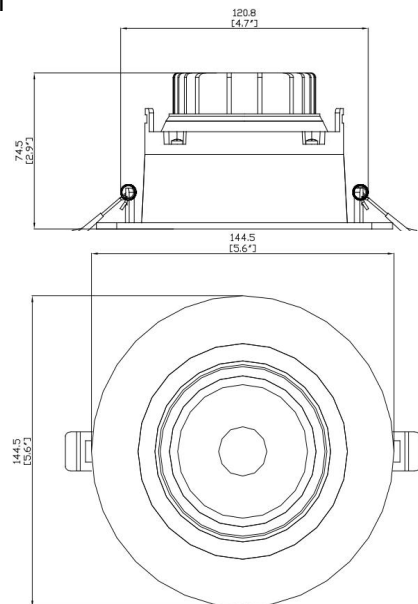

## DESCRIPTION

- 4" rotatable LED eyeball downlight.

## DIMENSIONS

Remodel

New Construction