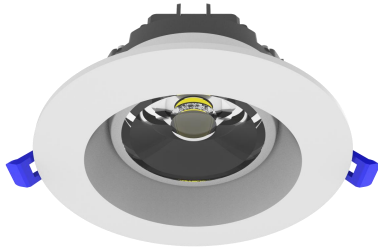

# RAYO Industries

RRCEL4-A-01 | Remodel

RRCEL4-A-01-NC | New Construction

## SPECIFICATIONS

DESCRIPTION	LED DOWNLIGHT
FINISH	BLACK/WHITE
MOUNTING	RECESSED
CRI	80/90+
CCT	2700/3000/4000/5000 K
BEAM ANGLE	30°/60°
SUITABLE LOCATION	DAMP
WARRANTY	3 YEARS
DIMMABLE	YES
MAXIMUM WATTAGE	15W
VOLTAGES	120V
DELIVERED LUMEN	1200lm

## DESCRIPTION

- 4" rotatable LED eyeball downlight.

## FEATURES

- Protected LED driver performs at 120V. (120-277V is available.)
- Beam Angle: 30/60 Degree.