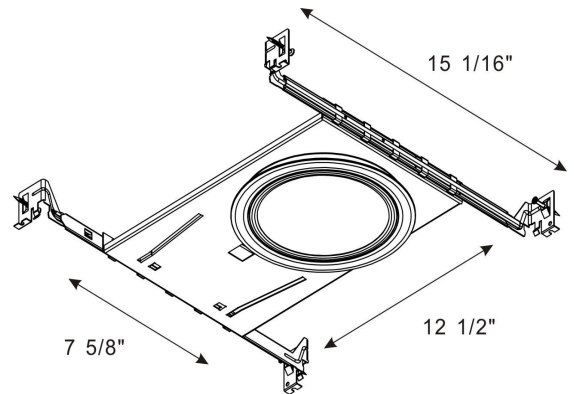

# RAYO Industries

RPCL6-007-NC | New Construction

RPCL6-007-IA | IC Airtight

| SPECIFICATIONS    |                          |
|-------------------|--------------------------|
| FINISH            | BLACK/WHITE/SATIN NICKEL |
| MOUNTING          | RECESSED                 |
| CRI               | 80/90+                   |
| CCT               | 2700/3000/3500/4100 K    |
| BEAM ANGLE        | 120°                     |
| SUITABLE LOCATION | DAMP                     |
| WARRANTY          | 3 YEARS                  |
| DIMMABLE          | YES                      |
| MAXIMUM WATTAGE   | 9W                       |
| VOLTAGES          | 120V/277V                |
| DELIVERED LUMEN   | 800lm                    |

## DESCRIPTION

- 6" super-thin gimbal recessed panel light.

## DIMENSIONS