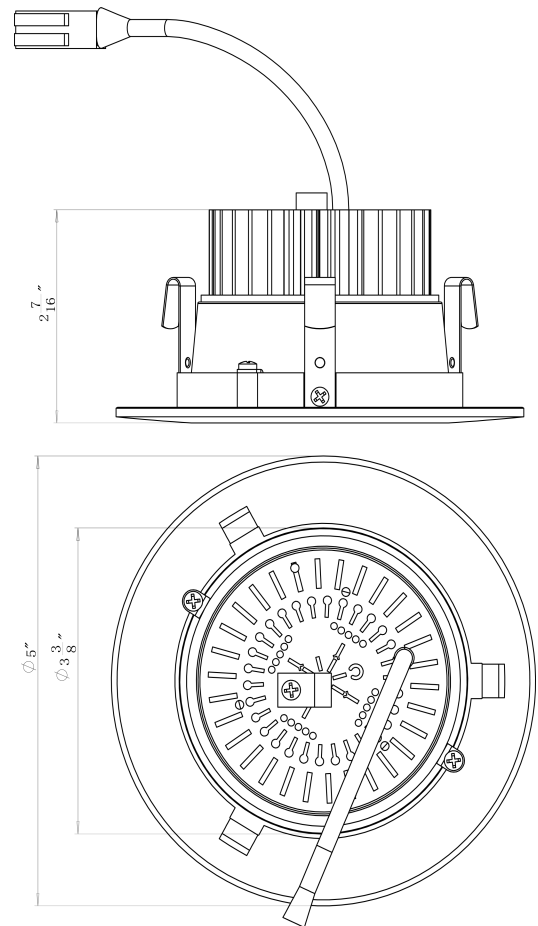

Project	
Project Name	
Fixture Location	
Date	

RRCL4-001-1

### DESCRIPTION

- 4" LED downlight module retrofit.

### FEATURES

- All in one LED retrofit trim designed to use with 4 inch recessed residential downlights.
- Trim shipped with medium base socket adapter whip.

### DIMENSIONS

SPECIFICATIONS	
MOUNTING	RECESSED
FINISH	WHITE/BLACK/SATIN NICKEL
CRI	80/90+
CCT	2700-6500K
POWER FACTOR	>0.98
SIZE	4 INCH
SUITABLE LOCATION	DAMP
WARRANTY	3 YEARS
DIMMABLE	YES
VOLTAGES	120V/277V
LUMEN	620/720LM