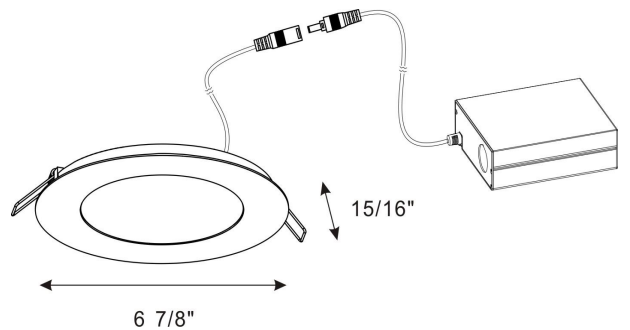

RAYO Industries

RPCL6-301 | Remodel

RPCL6-301-NC | New Construction

SPECIFICATIONS	
FINISH	BLACK/WHITE/SATIN NICKEL
MOUNTING	RECESSED
CRI	80/90+
CCT	2700/3000/4000/5000 /6000K
BEAM ANGLE	120°
SUITABLE LOCATION	DAMP
WARRANTY	3 YEARS
DIMMABLE	YES
MAXIMUM WATTAGE	12W
VOLTAGES	120V/277V
DELIVERED LUMEN	1200lm

Phone: 818-877-0344 | Email: sales@rayoindustries.com | www.rayoindustries.com

Project	
Project Name	
Fixture Location	
Date	

DESCRIPTION

- 6" ultra thin recessed LED panel light.

FEATURES

- Available in all 6" round openings.
- Retrofit or new construction Install directly under joists, maximum layout flexibility.

DIMENSIONS

Remodel

New Construction