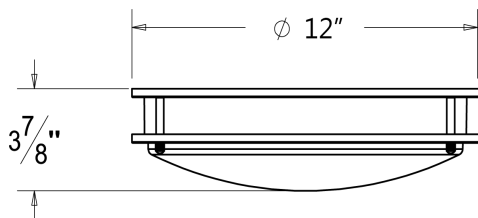

### FEATURES

- Can be mounted on ceiling or wall
- Aluminum construction with a translucent white acrylic polymer cover
- CRI 80/90
- ETL approved
- Available in 120V
- Satin Nickel finish
- 3 year warranty, 50,000 hours light expectancy

### DIMENSION

INFORMATION		
Model No.	Lamp & Wattage	Material
RF-0012	SMD 2835 15W	Acrylic