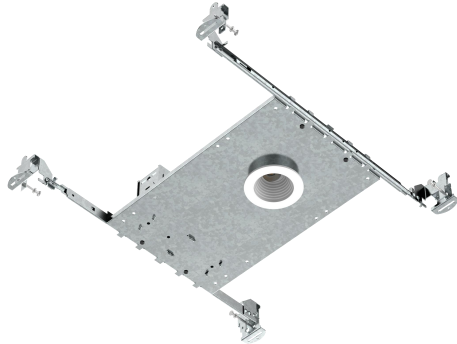

RAYO Industries

RRCL2-R-NC | New Construction

RRCL2-S-NC | New Construction

SPECIFICATIONS

FINISH	BLACK/WHITE/BROWN
MOUNTING	RECESSED
CRI	80/90+
CCT	3000/4000/5000K
OPTICS	24/36°
SUITABLE LOCATION	DAMP
WARRANTY	5 YEARS
DIMMABLE	YES
VOLTAGES	120V
WATT	8W
LUMEN	600LM

Phone: 818-877-0344 | Email: sales@rayoindustries.com | www.rayoindustries.com

Project

Project Name	
Fixture Location	
Date	

DESCRIPTION

- 2" new construction LED baffle downlight.

FEATURES

- 2" LED housing required for use of 2" LED downlight series.
- Available in remodel, new construction, and IC/airtight new.

DIMENSIONS

Round

Square