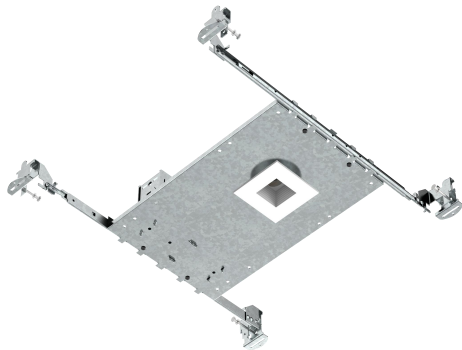

RAYO Industries

RRCL2-R-NC | New Construction

RRCL2-S-NC | New Construction

SPECIFICATIONS

FINISH	BLACK/WHITE/BROWN
MOUNTING	RECESSED
CRI	80/90+
CCT	3000/4000/5000K
OPTICS	24/36°
SUITABLE LOCATION	DAMP
WARRANTY	5 YEARS
DIMMABLE	YES
VOLTAGES	120V
WATT	8W
LUMEN	600LM

Phone: 818-877-0344 | Email: sales@rayoindustries.com | www.rayoindustries.com

Project

Project Name	
Fixture Location	
Date	

DESCRIPTION

- 2" new construction LED baffle downlight.

FEATURES

- 2" LED housing required for use of 2" LED downlight series.
- Available in remodel, new construction, and IC/airtight new.

DIMENSIONS

Round

Square