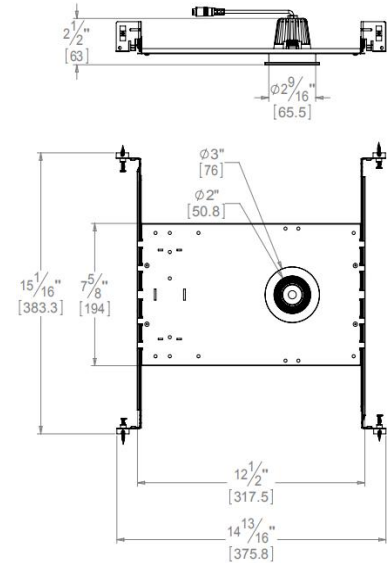

RAYO Industries

RRCL2-R-NC | New Construction

RRCL2-S-NC | New Construction

SPECIFICATIONS

FINISH	BLACK/WHITE/BROWN
MOUNTING	RECESSED
CRI	80/90+
CCT	3000/4000/5000K
OPTICS	24/36°
SUITABLE LOCATION	DAMP
WARRANTY	5 YEARS
DIMMABLE	YES
VOLTAGES	120V
WATT	8W
LUMEN	600LM

Phone: 818-877-0344 | Email: sales@rayoindustries.com | www.rayoindustries.com

Project

Project Name	
Fixture Location	
Date	

DESCRIPTION

- 2" new construction LED baffle downlight.

FEATURES

- 2" LED housing required for use of 2" LED downlight series.
- Available in remodel, new construction, and IC/airtight new.

DIMENSIONS

Round

Square