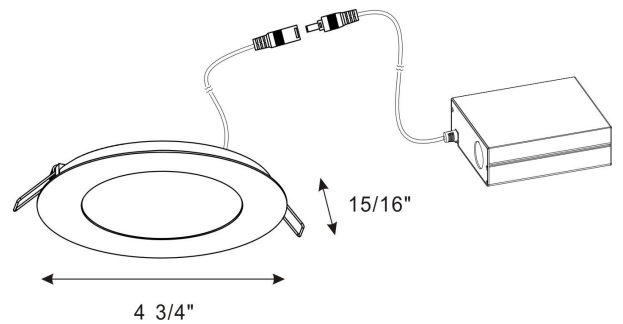

DIMENSIONS

Remodel