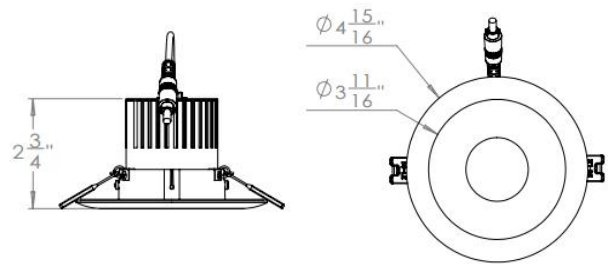

RAYO Industries

RRCL4-921 | Remodel

RRCL4-921-NC | New Construction

Project	
Project Name	
Fixture Location	
Date	

DESCRIPTION

- 4" round recessed LED Retrofit trim.

FEATURES

- Can be installed in 0.5" to 1.25" thickness ceilings.
- Use FT4 wire with high flame retardant grade independent drive junction box, easy to replace.

DIMENSIONS

Remodel

New Construction

SPECIFICATIONS	
FINISH	BLACK/WHITE/SATIN NICKEL
MOUNTING	RECESSED
CRI	80/90+
CCT	2700/3000/4000/5000 /6000K
BEAM ANGLE	24°/36°
SUITABLE LOCATION	DAMP
WARRANTY	3 YEARS
DIMMABLE	YES
MAXIMUM WATTAGE	12W
VOLTAGES	120V
DELIVERED LUMEN	1200lm