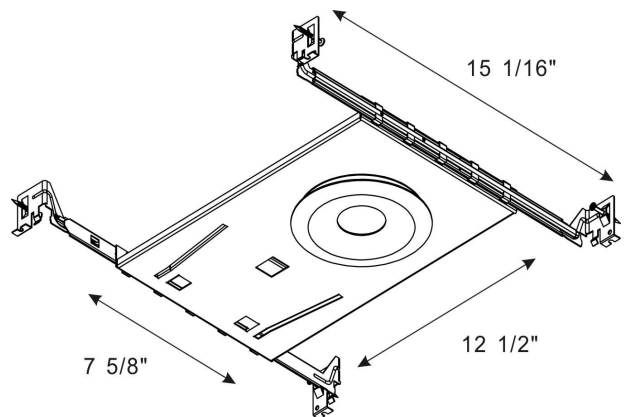

RAYO Industries

RRCL4-921 | Remodel

RRCL4-921-NC | New Construction

Project	
Project Name	
Fixture Location	
Date	

DESCRIPTION

- 4" round recessed LED Retrofit trim.

FEATURES

- Can be installed in 0.5" to 1.25" thickness ceilings.
- Use FT4 wire with high flame retardant grade independent drive junction box, easy to replace.

DIMENSIONS

Remodel

New Construction

SPECIFICATIONS	
FINISH	BLACK/WHITE/SATIN NICKEL
MOUNTING	RECESSED
CRI	80/90+
CCT	2700/3000/4000/5000 /6000K
BEAM ANGLE	24°/36°
SUITABLE LOCATION	DAMP
WARRANTY	3 YEARS
DIMMABLE	YES
MAXIMUM WATTAGE	12W
VOLTAGES	120V
DELIVERED LUMEN	1200lm