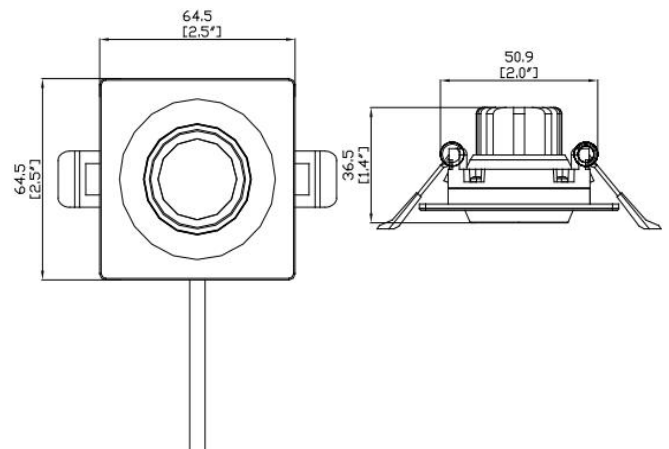

RRCEL2-A-S02 | Remodel

RRCEL2-A-S02-NC | New Construction

SPECIFICATIONS

DESCRIPTION	LED DOWNLIGHT
FINISH	BLACK/WHITE
MOUNTING	RECESSED
CRI	80/90+
CCT	2700/3000/4000/5000 K
BEAM ANGLE	30°/60°
SUITABLE LOCATION	DAMP
WARRANTY	3 YEARS
DIMMABLE	YES
MAXIMUM WATTAGE	6W
VOLTAGES	120V
DELIVERED LUMEN	480lm

Project	
Project Name	
Fixture Location	
Date	

DESCRIPTION

- 2" rotatable LED eyeball downlight.

FEATURES

- Protected LED driver performs at 120V.
- Beam Angle: 30/60 Degree.

DIMENSIONS

Remodel

New Construction