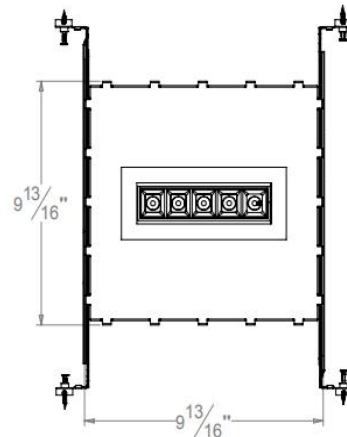

1x5 LAMP
L: 9 13/16"xW: 9 13/16"xH: 4 7/16"
Cut-Out: 2 1/4" x 6 1/16"

1x10 LAMP
L: 15 5/16"xW: 9 13/16"xH: 4 7/16"
Cut-Out: 2 1/4" x 11 5/16"

1x15 LAMP
L: 20 5/8"xW: 9 13/16"xH: 4 7/16"
Cut-Out: 2 1/4" x 16 1/2"