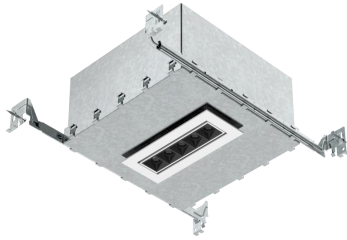

RAYO Industries

RRC4011A-05-A-IA | 720LM

RRC4012A-10-A-IA | 1450LM

RRC4013A-15-A-IA | 2200LM

SPECIFICATIONS	
FINISH	BLACK/WHITE
MOUNTING	RECESSED
CRI	80/90+
CCT	3000/4000/5000K
OPTICS	30°
SUITABLE LOCATION	DAMP
WARRANTY	5 YEARS
DIMMABLE	NONE/TRIACA/0~10V
VOLTAGES	120V/277V
WATT	2W/LAMP

FEATURES

- Offered in 3 configurations: 5/10/15 lights.
- The simplified retrofit installation can be used in both new and existing spaces.
- Dimmable with a variety of commonly used drivers.

DIMENSIONS