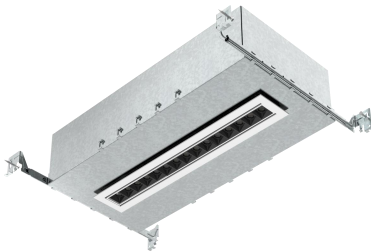

RAYO Industries

RRC4011A-05-A-IA | 720LM

RRC4012A-10-A-IA | 1450LM

RRC4013A-15-A-IA | 2200LM

SPECIFICATIONS	
FINISH	BLACK/WHITE
MOUNTING	RECESSED
CRI	80/90+
CCT	3000/4000/5000K
OPTICS	30°
SUITABLE LOCATION	DAMP
WARRANTY	5 YEARS
DIMMABLE	NONE/TRIACA/0~10V
VOLTAGES	120V/277V
WATT	2W/LAMP

Phone: 818-877-0344 | Email: sales@rayoindustries.com | www.rayoindustries.com

Project	
Project Name	
Fixture Location	
Date	

DESCRIPTION

- New construction IC airtight adjustable LED mini multiple downlight.

FEATURES

- Offered in 3 configurations: 5/10/15 lights.
- The simplified retrofit installation can be used in both new and existing spaces.
- Dimmable with a variety of commonly used drivers.

DIMENSIONS