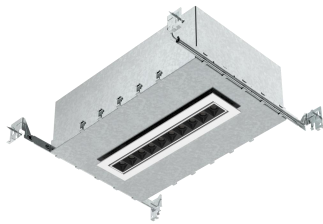

RAYO Industries

RRC4011A-05-A-IA | 720LM

RRC4012A-10-A-IA | 1450LM

RRC4013A-15-A-IA | 2200LM

SPECIFICATIONS	
FINISH	BLACK/WHITE
MOUNTING	RECESSED
CRI	80/90+
CCT	3000/4000/5000K
OPTICS	30°
SUITABLE LOCATION	DAMP
WARRANTY	5 YEARS
DIMMABLE	NONE/TRIACA/0~10V
VOLTAGES	120V/277V
WATT	2W/LAMP

FEATURES

- Offered in 3 configurations: 5/10/15 lights.
- The simplified retrofit installation can be used in both new and existing spaces.
- Dimmable with a variety of commonly used drivers.

DIMENSIONS