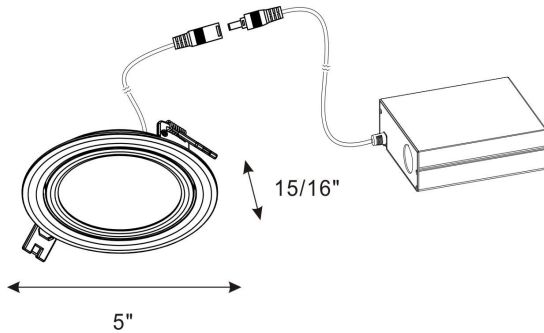

## DIMENSIONS

SPECIFICATIONS	
FINISH	BLACK/WHITE/SATIN NICKEL
MOUNTING	RECESSED
CRI	80/90+
CCT	2700/3000/3500/4100 K
BEAM ANGLE	120°
SUITABLE LOCATION	DAMP
WARRANTY	3 YEARS
DIMMABLE	YES
MAXIMUM WATTAGE	9W
VOLTAGES	120V/277V
DELIVERED LUMEN	800lm

## DESCRIPTION

- 4" super-thin gimbal recessed panel light.