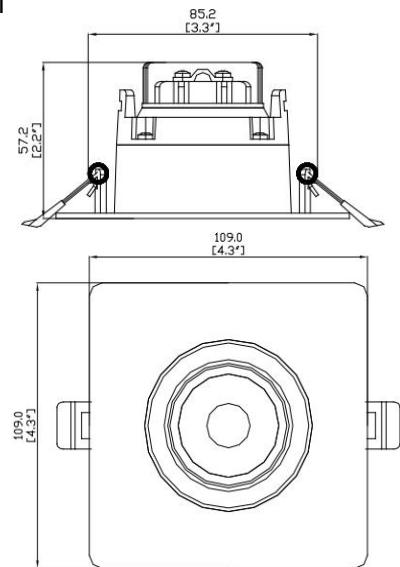

RAYO Industries

RRCEL3-A-S01 | Remodel

RRCEL3-A-S01-NC | New Construction

SPECIFICATIONS

DESCRIPTION	LED DOWNLIGHT
FINISH	BLACK/WHITE
MOUNTING	RECESSED
CRI	80/90+
CCT	2700/3000/4000/5000 K
BEAM ANGLE	30°/60°
SUITABLE LOCATION	DAMP
WARRANTY	3 YEARS
DIMMABLE	YES
MAXIMUM WATTAGE	10W
VOLTAGES	120V
DELIVERED LUMEN	800lm

Project

Project Name	
Fixture Location	
Date	

DESCRIPTION

- 3" rotatable LED eyeball downlight.

FEATURES

- Protected LED driver performs at 120V.
- Beam Angle: 30/60 Degree.

DIMENSIONS

Remodel