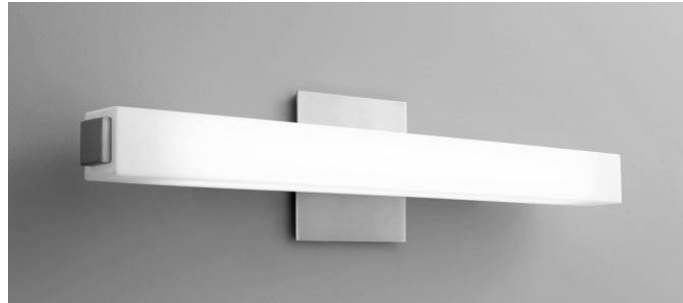

Project	
Project Name	
Fixture Location	
Date	

RV 5622-24 | DECORATIVE VANITY

### FEATURES

- Matte White acrylic diffuser
- Satin nickel finish
- T5 up to 54W sockets (Lamps not Included)
- Mounting hardware included
- UL or ETL Listed
- Energy efficient

ORDERING INFORMATION		
Model No.	Wattage & Lumens	Dimensions (WxHxE)
RV 5622-24	1 x T5 14W (Lamp not included)	24" L x 5" W x 3.25" E
RV 5622-36	1 x T5 21W (Lamp not included)	36" L x 5" W x 3.25" E
RV 5622-48	1 x T5 54W (Lamp not included)	48" L x 5" W x 3.25" E