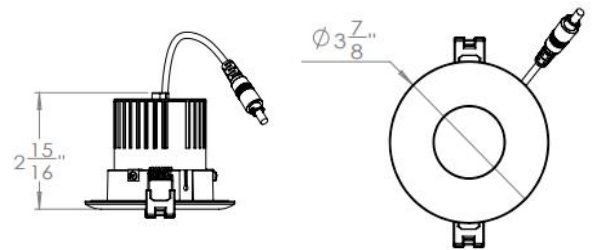

## DESCRIPTION

- 3" round recessed LED Retrofit trim.

## FEATURES

- Can be installed in 0.5" to 1.25" thickness ceilings.
- Use FT4 wire with high flame retardant grade independent drive junction box, easy to replace.

## DIMENSIONS

Remodel

New Construction