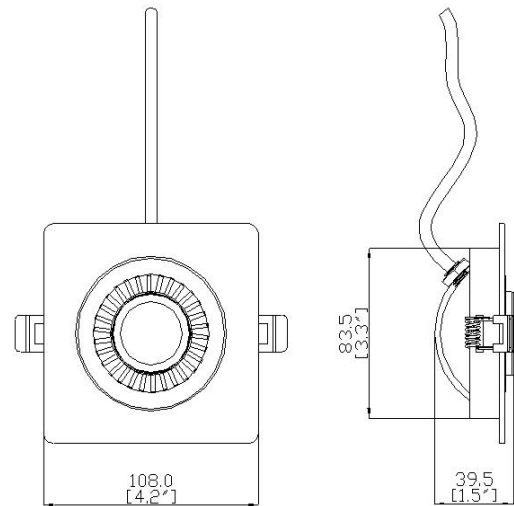

## SPECIFICATIONS

DESCRIPTION	LED DOWNLIGHT
FINISH	BLACK/WHITE
MOUNTING	RECESSED
CRI	80/90+
CCT	2700/3000/4000/5000 K
BEAM ANGLE	30°/60°
SUITABLE LOCATION	DAMP
WARRANTY	3 YEARS
DIMMABLE	YES
MAXIMUM WATTAGE	10W
VOLTAGES	120V
DELIVERED LUMEN	800lm

## DESCRIPTION

- 3" rotatable LED eyeball downlight.

## FEATURES

- Protected LED driver performs at 120V.
- Eyeball can be adjusted to 90 degrees.
- Beam Angle: 30/60 Degree.

## DIMENSIONS

Remodel

New Construction