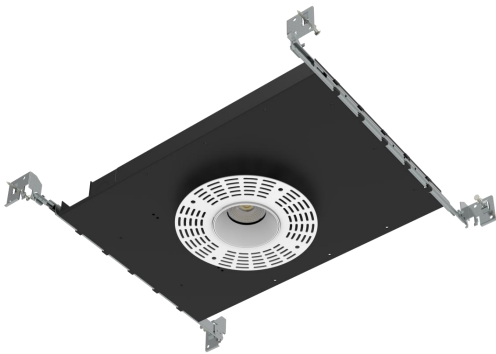

# RAYO Industries

RRC3-M-3 | TRIMMED

RRC3-M-3-TL | TRIMLESS

## SPECIFICATIONS

MOUNTING	RECESSED
OPTICS	12°/24°/36°
CRI	80/90+
CCT	2700/3000/3500/4000 K
SUITABLE LOCATION	DAMP
WARRANTY	5 YEARS
DIMMABLE	NONE/TRIAC/0~10V
MAXIMUM WATTAGE	12/15/20W
VOLTAGES	120V/277V

## DESCRIPTION

- Shallow new construction LED downlight.

## FEATURES

- Accommodates ceiling thickness 1/2".
- Meet the new thinnest LED housing in the world, measuring less than 3" tall from top too bottom.