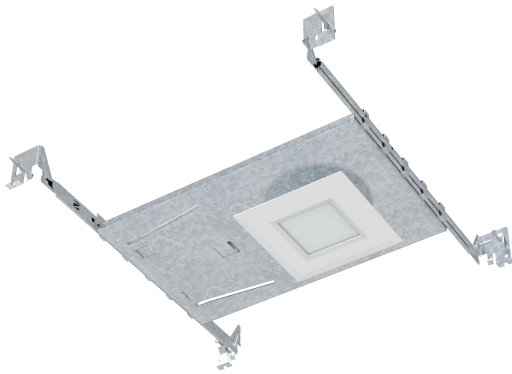

# RAYO Industries

RPCL3-S301 | Remodel

RPCL3-S301-NC | New Construction

SPECIFICATIONS	
FINISH	BLACK/WHITE/SATIN NICKEL
MOUNTING	RECESSED
CRI	80/90+
CCT	2700/3000/4000/5000 /6000K
BEAM ANGLE	120°
SUITABLE LOCATION	DAMP
WARRANTY	3 YEAR
DIMMABLE	YES
MAXIMUM WATTAGE	6W
VOLTAGES	120V/277V
DELIVERED LUMEN	360lm

## DESCRIPTION

- 3" ultra thin recessed LED panel light.

## FEATURES

- Suitable for 1/2" to 1 1/4" ceiling thickness.
- Using FT4 cable, with quick anti-pull connecting terminal, good anti-pull performance.