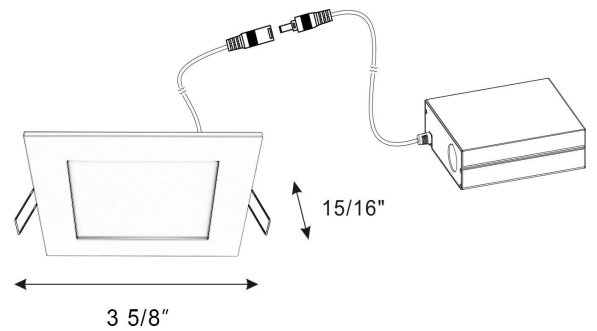

DIMENSIONS

Remodel