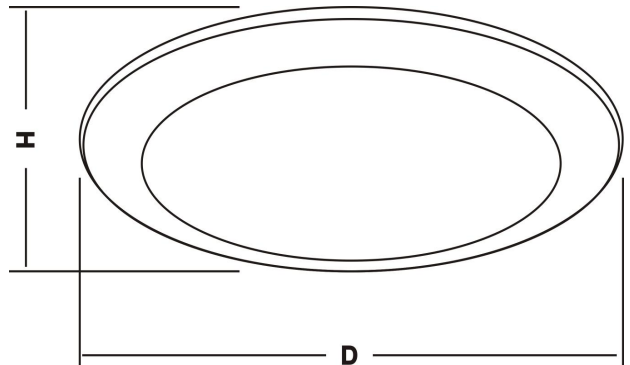

### DESCRIPTION

- 4" LED disk light.

### DIMENSIONS

D: 5 9/16"

H: 1 1/4"