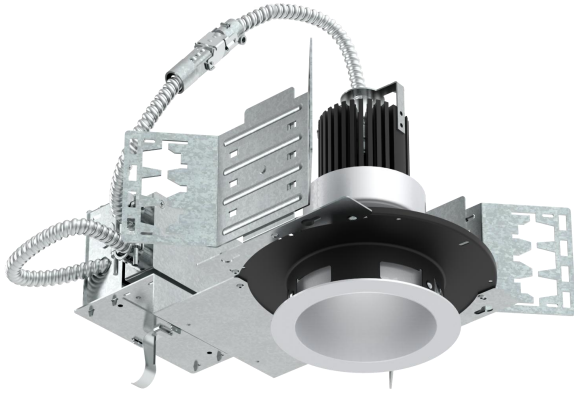

RAYO Industries

RRCL4-VA

SPECIFICATIONS	
MOUNTING	RECESSED
CRI	80/90+
CCT	2700/3000/3500/4000
SUITABLE LOCATION	DAMP
WARRANTY	5 YEARS
DIMMABLE	YES
MAXIMUM WATTAGE	11/15/18/25W
VOLTAGES	120V/277V
LUMEN	900/1200/1500/2500 lm

Project	
Project Name	
Fixture Location	
Date	

DESCRIPTION

- 4" architectural LED downlight.

FEATURES

- Available with dedicated Emergency Battery Back-up
- Provide with 4 1/2" knockouts, 1 3/4" knockouts and four romex knockouts with true pryout slots and strain clamps.
- The reflector assembly is held in with 4 "butter-fly" spring clips.
- Compatible with C-channel, flat bar wood joist bar hanger and EMT.
- The LED driver is mounted to the J-box cover and is accessible from below the ceiling.