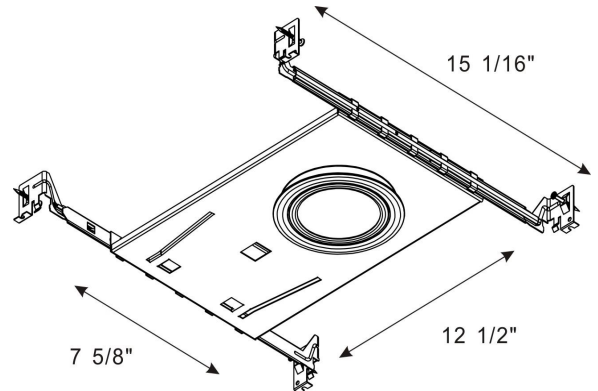

RAYO Industries

RPCL4-007-NC | New Construction

RPCL4-007-IA | IC Airtight

SPECIFICATIONS	
FINISH	BLACK/WHITE/SATIN NICKEL
MOUNTING	RECESSED
CRI	80/90+
CCT	2700/3000/3500/4100 K
BEAM ANGLE	120°
SUITABLE LOCATION	DAMP
WARRANTY	3 YEARS
DIMMABLE	YES
MAXIMUM WATTAGE	9W
VOLTAGES	120V/277V
DELIVERED LUMEN	800lm

Phone: 818-877-0344 | Email: sales@rayoindustries.com | www.rayoindustries.com

Project	
Project Name	
Fixture Location	
Date	

DESCRIPTION

- 4" super-thin gimbal recessed panel light.

FEATURES

- Available in all 4" round openings.
- 120° beam angle.

DIMENSIONS

MOUNTING CLIPS OPTIONS

Option 1.

Option 2.