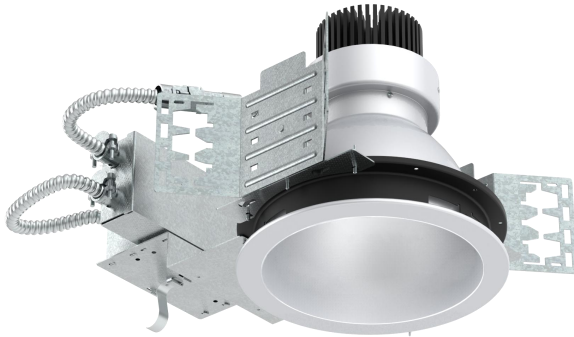

RAYO Industries

RRCL8-VA

SPECIFICATIONS	
MOUNTING	RECESSED
CRI	80/90+
CCT	2700/3000/3500/4000 K
SUITABLE LOCATION	DAMP
WARRANTY	5 YEARS
DIMMABLE	YES
MAXIMUM WATTAGE	25/35/40W
VOLTAGES	120V/277V
LUMEN	2000/2800/3200 lm

Project	
Project Name	
Fixture Location	
Date	

DESCRIPTION

- 8" architectural LED downlight.

FEATURES

- Available with dedicated Emergency Battery Back-up
- Provide with 4 1/2" knockouts, 1 3/4" knockouts and four romex knockouts with true pryout slots and strain clamps.
- The reflector assembly is held in with 4 "butter-fly" spring clips.
- Compatible with C-channel, flat bar wood joist bar hanger and EMT.
- The LED driver is mounted to the J-box cover and is accessible from below the ceiling.