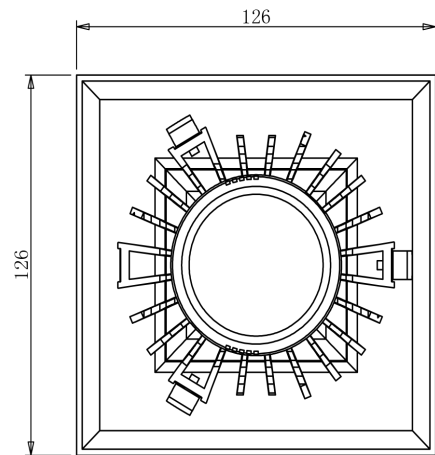

### DESCRIPTION

- 4" LED downlight module retrofit.

### FEATURES

- All in one LED retrofit trim designed to use with 4 inch recessed residential downlights.
- Trim shipped with medium base socket adapter whip.
- Available with dedicated Emergency Battery Back-up.

### DIMENSIONS

SPECIFICATIONS	
MOUNTING	RECESSED
FINISH	WHITE/BLACK/SATIN NICKEL
CRI	80+
CCT	2700-5000K
POWER FACTOR	>0.9
SUITABLE LOCATION	DAMP
WARRANTY	3 YEARS
DIMMABLE	YES
VOLTAGES	120V/277V
WATT	12W MAX.
LUMEN EFFICIENCY	100LM/W