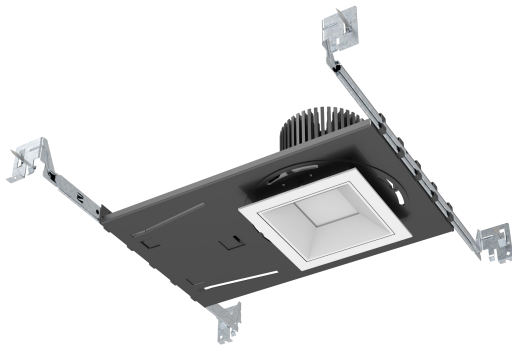

# RAYO Industries

RRCL4-R | Remodel

RRCL4-NC | New Construction

SPECIFICATIONS	
MOUNTING	RECESSED
CRI	80/90+
CCT	2700/3000/3500/4000 K
SUITABLE LOCATION	DAMP
WARRANTY	5 YEARS
DIMMABLE	NONE/TRIAC/RD 0~10V
MAXIMUM WATTAGE	15/20/30W
VOLTAGES	120V/277V/120-277V
LUMEN	1000/1500/2250lm
FINISH	WHITE/BLACK/SATIN NICKEL/CLEAR

## DESCRIPTION

- 4" adjustable square LED recessed downlight.

## FEATURES

- Lamp height can be adjusted, accommodate 1/2" to 1 1/4" ceiling thickness.
- Trimmed and trimless available.
- Rotated separated reflector, more convenient for parts replacement.
- Die-casting aluminum, high-reflective powder spraying, high light uniformity.