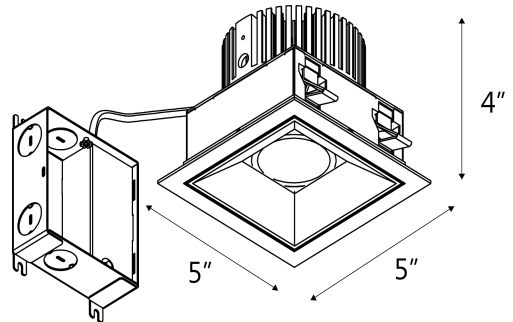

## DESCRIPTION

- 4" adjustable square LED recessed downlight.

## FEATURES

- Lamp height can be adjusted, accommodate 1/2" to 1 1/4" ceiling thickness.
- Trimmed and trimless available.
- Rotated separated reflector, more convenient for parts replacement.
- Die-casting aluminum, high-reflective powder spraying, high light uniformity.

## DIMENSIONS

Remodel

New Construction