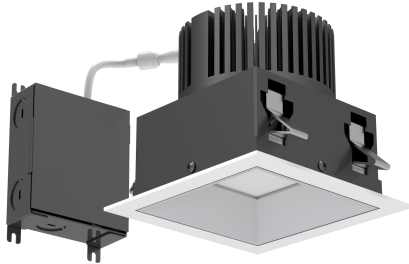

# RAYO Industries

RRCL4-R | Remodel

RRCL4-NC | New Construction

SPECIFICATIONS	
MOUNTING	RECESSED
CRI	80/90+
CCT	2700/3000/3500/4000 K
SUITABLE LOCATION	DAMP
WARRANTY	5 YEARS
DIMMABLE	NONE/TRIAC/RD 0~10V
MAXIMUM WATTAGE	15/20/30W
VOLTAGES	120V/277V/120-277V
LUMEN	1000/1500/2250lm
FINISH	WHITE/BLACK/SATIN NICKEL/CLEAR

## DESCRIPTION

- 4" adjustable square LED recessed downlight.

## FEATURES

- Lamp height can be adjusted, accommodate 1/2" to 1 1/4" ceiling thickness.
- Trimmed and trimless available.
- Rotated separated reflector, more convenient for parts replacement.
- Die-casting aluminum, high-reflective powder spraying, high light uniformity.