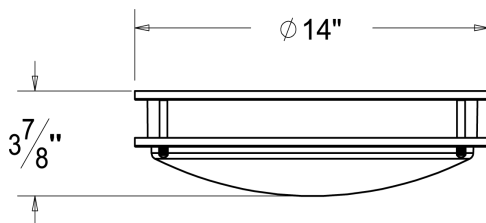

Project	
Project Name	
Fixture Location	
Date	

RF-0014 | 14" LED CEILING FIXTURES

FEATURES

- Can be mounted on ceiling or wall
- Aluminum construction with a translucent white acrylic polymer cover
- CRI 80/90
- ETL approved
- Available in 120V
- Satin Nickel finish
- 3 year warranty, 50,000 hours light expectancy

DIMENSION

INFORMATION		
Model No.	Lamp & Wattage	Material
RF-0014	SMD 2835 23W	Acrylic