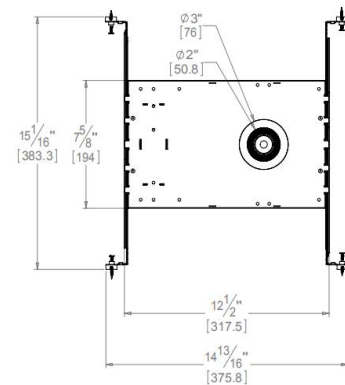

RAYO Industries

RRCL2-R-IA | New Construction

RRCL2-S-IA | New Construction

SPECIFICATIONS

FINISH	BLACK/WHITE/BROWN
MOUNTING	RECESSED
CRI	80/90+
CCT	3000/4000/5000K
OPTICS	24/36°
SUITABLE LOCATION	DAMP
WARRANTY	5 YEARS
DIMMABLE	YES
VOLTAGES	120V
WATT	8W
LUMEN	600LM

Phone: 818-877-0344 | Email: sales@rayoindustries.com | www.rayoindustries.com

Project

Project Name	
Fixture Location	
Date	

DESCRIPTION

- 2" new construction IC airtight LED baffle downlight.

FEATURES

- 2" LED housing required for use of 2" LED downlight series.
- Available in remodel, new construction, and IC/airtight new.

DIMENSIONS

Round

Square