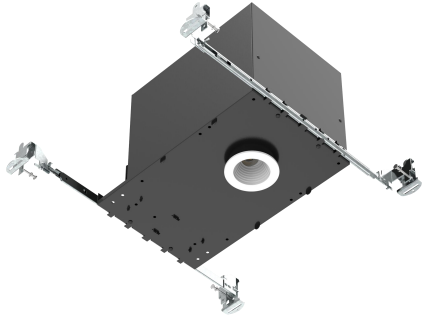

RAYO Industries

RRCL2-R-IA | New Construction

RRCL2-S-IA | New Construction

SPECIFICATIONS

FINISH	BLACK/WHITE/BROWN
MOUNTING	RECESSED
CRI	80/90+
CCT	3000/4000/5000K
OPTICS	24/36°
SUITABLE LOCATION	DAMP
WARRANTY	5 YEARS
DIMMABLE	YES
VOLTAGES	120V
WATT	8W
LUMEN	600LM

Phone: 818-877-0344 | Email: sales@rayoindustries.com | www.rayoindustries.com

Project

Project Name	
Fixture Location	
Date	

DESCRIPTION

- 2" new construction IC airtight LED baffle downlight.

FEATURES

- 2" LED housing required for use of 2" LED downlight series.
- Available in remodel, new construction, and IC/airtight new.

DIMENSIONS

Round

Square