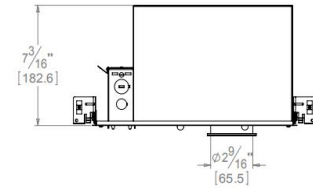

Phone: 818-877-0344 | Email: sales@rayoindustries.com | www.rayoindustries.com

Project

Project Name	
Fixture Location	
Date	

DESCRIPTION

- 2" new construction IC airtight LED baffle downlight.

FEATURES

- 2" LED housing required for use of 2" LED downlight series.
- Available in remodel, new construction, and IC/airtight new.

DIMENSIONS

Round

Square