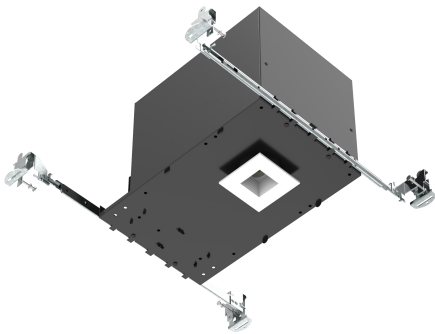

RAYO Industries

RRCL2-R-IA | New Construction

RRCL2-S-IA | New Construction

SPECIFICATIONS

FINISH	BLACK/WHITE/BROWN
MOUNTING	RECESSED
CRI	80/90+
CCT	3000/4000/5000K
OPTICS	24/36°
SUITABLE LOCATION	DAMP
WARRANTY	5 YEARS
DIMMABLE	YES
VOLTAGES	120V
WATT	8W
LUMEN	600LM

Phone: 818-877-0344 | Email: sales@rayoindustries.com | www.rayoindustries.com

Project

Project Name	
Fixture Location	
Date	

DESCRIPTION

- 2" new construction IC airtight LED baffle downlight.

FEATURES

- 2" LED housing required for use of 2" LED downlight series.
- Available in remodel, new construction, and IC/airtight new.

DIMENSIONS

Round

Square