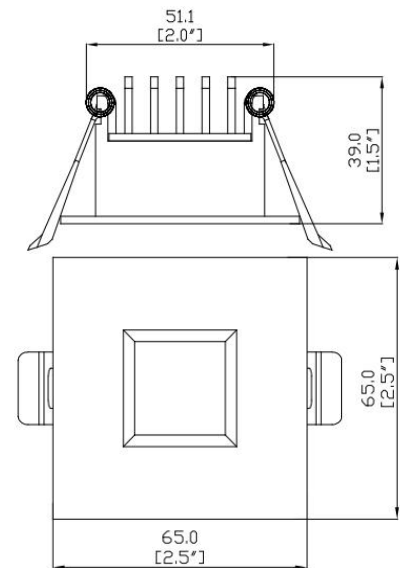

## SPECIFICATIONS

| DESCRIPTION       | LED DOWNLIGHT            |
|-------------------|--------------------------|
| FINISH            | BLACK/WHITE              |
| MOUNTING          | RECESSED                 |
| CRI               | 80/90+                   |
| CCT               | 2700/3000/4000/5000<br>K |
| BEAM ANGLE        | 90°                      |
| SUITABLE LOCATION | DAMP                     |
| WARRANTY          | 3 YEARS                  |
| DIMMABLE          | YES                      |
| MAXIMUM WATTAGE   | 6W                       |
| VOLTAGES          | 120V                     |
| DELIVERED LUMEN   | 480lm                    |

## DESCRIPTION

- 2" high efficiency SMD LED downlight.

## FEATURES

- Protected LED driver performs at 120V.
- Beam Angle: 90 Degree.

## DIMENSIONS

Remodel

New Construction