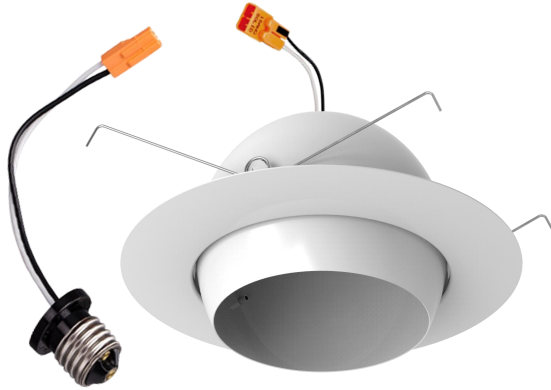

Project	
Project Name	
Fixture Location	
Date	

RRCEL6-001

DESCRIPTION

- 6" LED downlight module retrofit.

FEATURES

- All in one LED retrofit trim designed to use with 6 inch recessed residential downlights.
- Trim shipped with medium base socket adapter whip.
- Available with dedicated Emergency Battery Back-up.

DIMENSIONS

SPECIFICATIONS	
MOUNTING	RECESSED
FINISH	WHITE/BLACK/SATIN NICKEL
CRI	80+
CCT	2700-5000K
POWER FACTOR	>0.9
SUITABLE LOCATION	DAMP
WARRANTY	3 YEARS
DIMMABLE	YES
VOLTAGES	120V/277V
WATT	16W MAX.
LUMEN EFFICIENCT	100LM/W