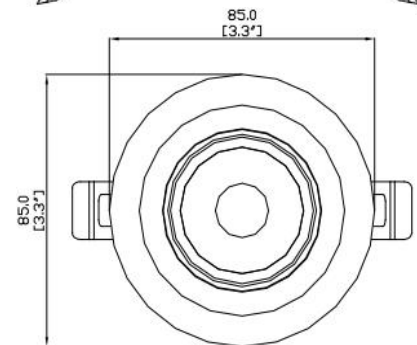

## SPECIFICATIONS

DESCRIPTION	LED DOWNLIGHT
FINISH	BLACK/WHITE
MOUNTING	RECESSED
CRI	80/90+
CCT	2700/3000/4000/5000 K
BEAM ANGLE	30°/60°
SUITABLE LOCATION	DAMP
WARRANTY	3 YEARS
DIMMABLE	YES
MAXIMUM WATTAGE	10W
VOLTAGES	120V
DELIVERED LUMEN	800lm

## DESCRIPTION

- 3" rotatable LED eyeball downlight.

## FEATURES

- Protected LED driver performs at 120V.
- Beam Angle: 30/60 Degree.

## DIMENSIONS

Remodel

New Construction