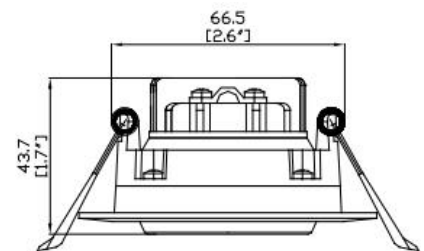

## DESCRIPTION

- 3" rotatable LED eyeball downlight.

## DIMENSIONS

Remodel

New Construction