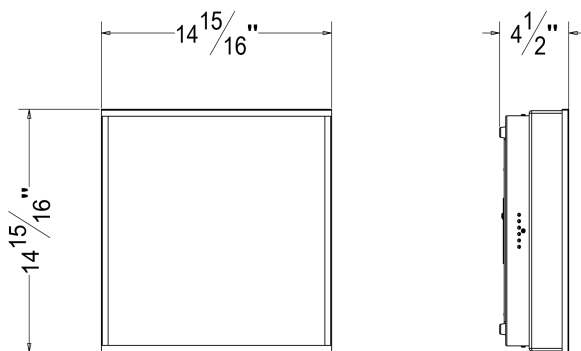

Project	
Project Name	
Fixture Location	
Date	

RF-1241 | 16" LED CEILING FIXTURES

FEATURES

- CRI 80/90
- ETL approved
- Available in 110-220V
- Available in Satin Nickel, Chrome, Oil Rubbed Brown finish.
- 3 year warranty, 50,000 hours light expectancy

DIMENSION

INFORMATION		
Model No.	Lamp & Wattage	Size
RF-1241	3 Lights G9 base 3x4W LED	16"
	3 Lights E26 base 3x10W LED	
	SMD 2835 24W	