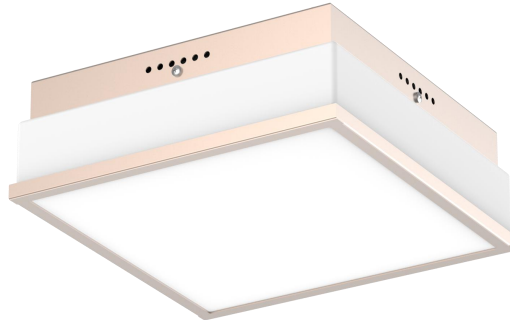

Project	
Project Name	
Fixture Location	
Date	

RF-1241 | 16" LED CEILING FIXTURES

FEATURES

- CRI 80/90
- ETL approved
- Available in 110-220V
- Available in Satin Nickel, Chrome, Oil Rubbed Brown finish.
- 3 year warranty, 50,000 hours light expectancy

DIMENSION

INFORMATION		
Model No.	Lamp & Wattage	Size
RF-1241	3 Lights G9 base 3x4W LED	16"
	3 Lights E26 base 3x10W LED	
	SMD 2835 24W	