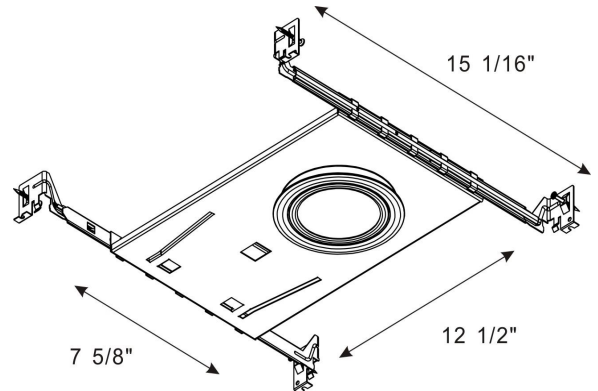

RAYO Industries

RPCL3-007-NC | New Construction

RPCL3-007-IA | IC Airtight

SPECIFICATIONS	
FINISH	BLACK/WHITE/SATIN NICKEL
MOUNTING	RECESSED
CRI	80/90+
CCT	2700/3000/3500/4100 K
BEAM ANGLE	120°
SUITABLE LOCATION	DAMP
WARRANTY	3 YEARS
DIMMABLE	YES
MAXIMUM WATTAGE	6W
VOLTAGES	120V/277V
DELIVERED LUMEN	600lm

Phone: 818-877-0344 | Email: sales@rayoindustries.com | www.rayoindustries.com

Project	
Project Name	
Fixture Location	
Date	

DESCRIPTION

- 3" super-thin gimbal recessed panel light.

FEATURES

- remodel is optional.
- 120° beam angle.

DIMENSIONS

MOUNTING CLIPS OPTIONS

Option 1.

Option 2.