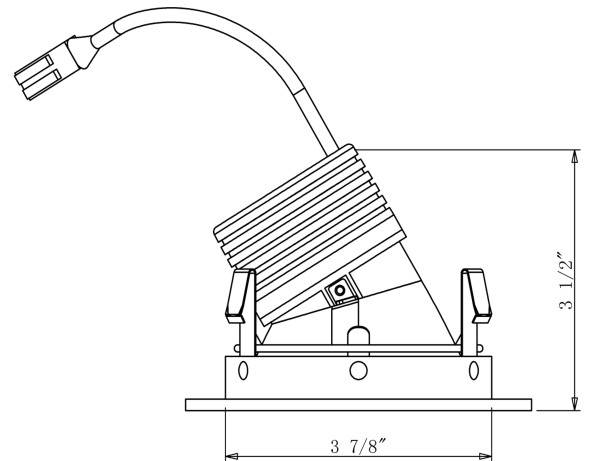

### DESCRIPTION

- 4" LED downlight module retrofit.

### FEATURES

- All in one LED retrofit trim designed to use with 4 inch recessed residential downlights.
- Trim shipped with medium base socket adapter whip.

### DIMENSIONS

SPECIFICATIONS	
MOUNTING	RECESSED
FINISH	WHITE/BLACK/SATIN NICKEL
CRI	80+
CCT	2700-5000K
POWER FACTOR	>0.9
SUITABLE LOCATION	DAMP
WARRANTY	3 YEARS
DIMMABLE	YES
VOLTAGES	120V/277V
WATT	12W MAX.
LUMEN EFFICIENCT	100LM/W