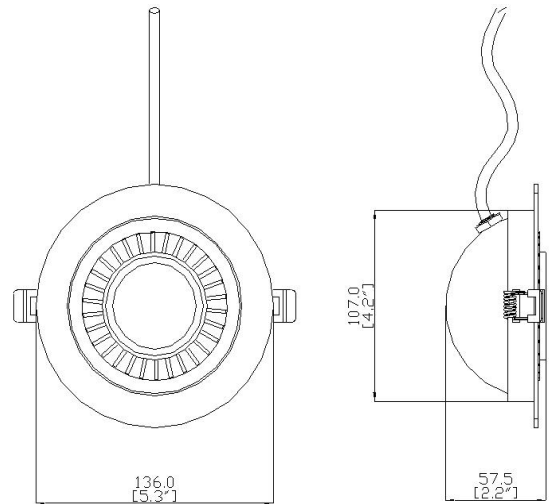

RAYO Industries

RRCEL4-B | Remodel

RRCEL4-B-NC | New Construction

SPECIFICATIONS

DESCRIPTION	LED DOWNLIGHT
FINISH	BLACK/WHITE
MOUNTING	RECESSED
CRI	80/90+
CCT	2700/3000/4000/5000 K
BEAM ANGLE	30°/60°
SUITABLE LOCATION	DAMP
WARRANTY	3 YEARS
DIMMABLE	YES
MAXIMUM WATTAGE	15W
VOLTAGES	120V
DELIVERED LUMEN	1200lm

Project	
Project Name	
Fixture Location	
Date	

DESCRIPTION

- 4" rotatable LED eyeball downlight.

FEATURES

- Protected LED driver performs at 120V.(120-277V is available)
- Eyeball can be adjusted to 90 degrees.
- Beam Angle: 30/60 Degree.

DIMENSIONS

Remodel

New Construction