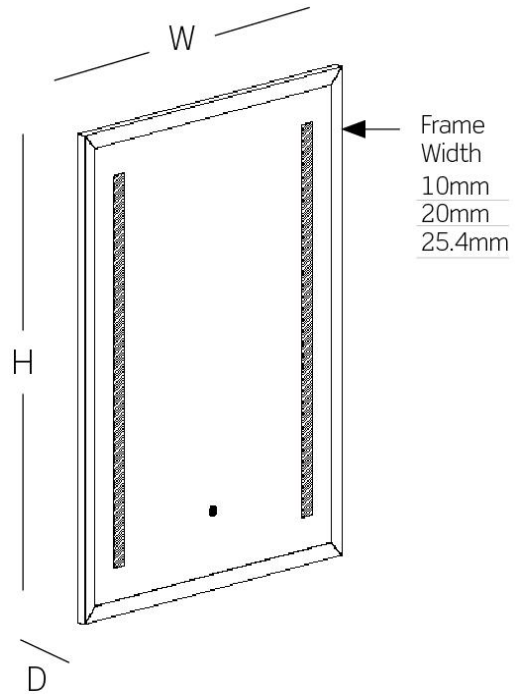

RAYO Industries

RM-012-M

SPECIFICATIONS	
VOLTAGES	120V-277V AC
WATT	7W/300mm
LIGHT SOURCE	LED SMD CHIPS
MATERIAL	ALUMINUM
IP RATED	IP44

Project	
Project Name	
Fixture Location	
Date	

DESCRIPTION

- Aluminum frame illuminated mirror

FEATURES

- Wall mounted mirror
- Customized is available
- Silver backed mirror
- 50,000 hours estimated life
- Function can be customized

DIMENSIONS(H x W x D)

- ① 500 x 700 x 50mm
- ② 600 x 800 x 40mm

Frame Width:

- ① 10mm
- ② 20mm
- ③ 25.4mm