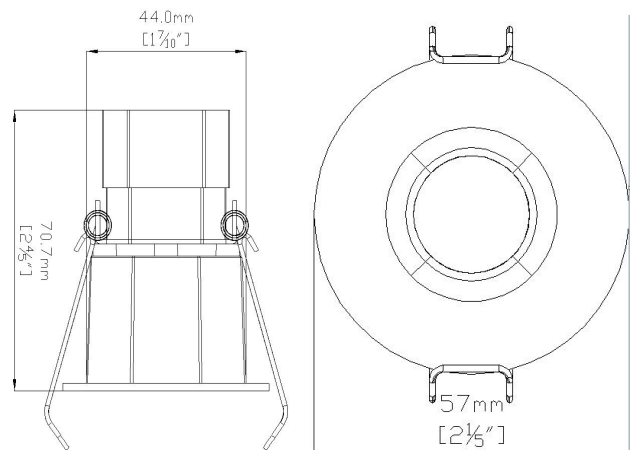

## DESCRIPTION

- Round shape miniature LED recessed downlight.

## FEATURES

- 1 inch light-emitting surface.
- The simplified retrofit installation can be used in both new and existing spaces.
- IC airtight for uses with direct contact to insulation.

## DIMENSIONS

Remodel

New construction