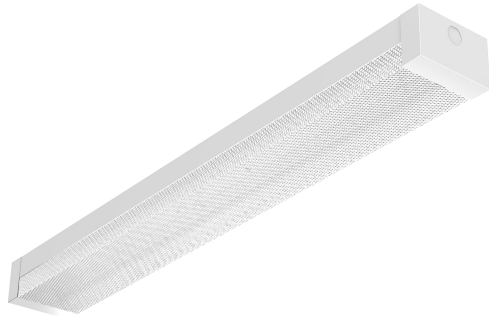

RAYO Industries

RU LED 3WRP | Surface Mounted

RU LED 3WRP | Suspended Mounted

SPECIFICATIONS	
MOUNTING	SURFACE/SUSPENDED
CRI	80/90+
CCT	2700-6500K
SUITABLE LOCATION	WET
WARRANTY	5 YEARS
DIMMABLE	None/0~10V/TRIAC
MAXIMUM WATTAGE	30W
VOLTAGES	120V/277V/120V~277 V AC
BEAM ANGLE	100°

Phone: 818-877-0344 | Email: sales@rayoindustries.com | www.rayoindustries.com

Project	
Project Name	
Fixture Location	
Date	

DESCRIPTION

- It's a high lumen, thin, beautiful appearance, safe and reliable convenient installation and easy maintenance linear light.

CONSTRUCTION

- Die formed, 22gauge, cold rolled steel designed for high strength. End caps snap in for easy installation and maintenance.
- In addition, the end cap can be used as a joint aligner for continuous row mounting.

DIMENSIONS

W: 4 5/16"

H: 2 1/2"

L: 3FT