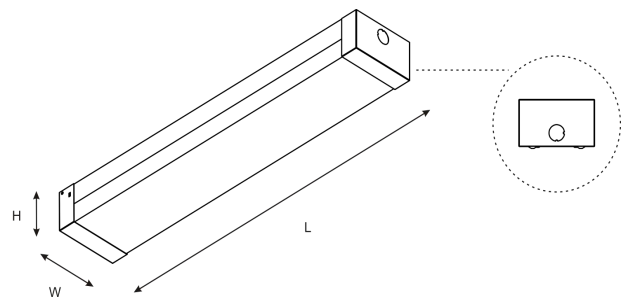

CONSTRUCTION

- Die formed, 22gauge, cold rolled steel designed for high strength. End caps snap in for easy installation and maintenance.
- In addition, the end cap can be used as a joint aligner for continuous row mounting.

DIMENSIONS

W: 4 5/16"

H: 2 1/2"

L: 3FT