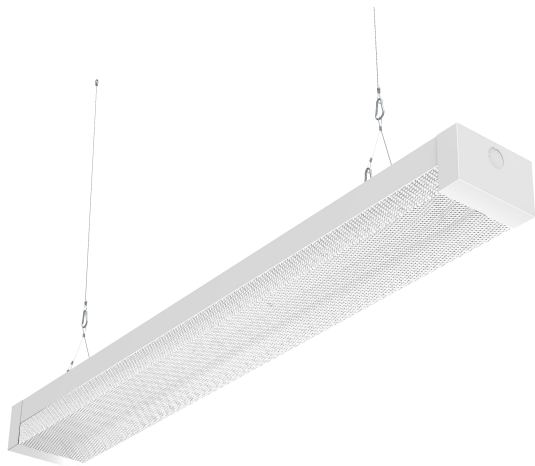

RAYO Industries

RU LED 3WRP | Surface Mounted

RU LED 3WRP | Suspended Mounted

SPECIFICATIONS	
MOUNTING	SURFACE/SUSPENDED
CRI	80/90+
CCT	2700-6500K
SUITABLE LOCATION	WET
WARRANTY	5 YEARS
DIMMABLE	None/0~10V/TRIAC
MAXIMUM WATTAGE	30W
VOLTAGES	120V/277V/120V~277 V AC
BEAM ANGLE	100°

Phone: 818-877-0344 | Email: sales@rayoindustries.com | www.rayoindustries.com

Project	
Project Name	
Fixture Location	
Date	

DESCRIPTION

- It's a high lumen, thin, beautiful appearance, safe and reliable convenient installation and easy maintenance linear light.

CONSTRUCTION

- Die formed, 22gauge, cold rolled steel designed for high strength. End caps snap in for easy installation and maintenance.
- In addition, the end cap can be used as a joint aligner for continuous row mounting.

DIMENSIONS

W: 4 5/16"

H: 2 1/2"

L: 3FT