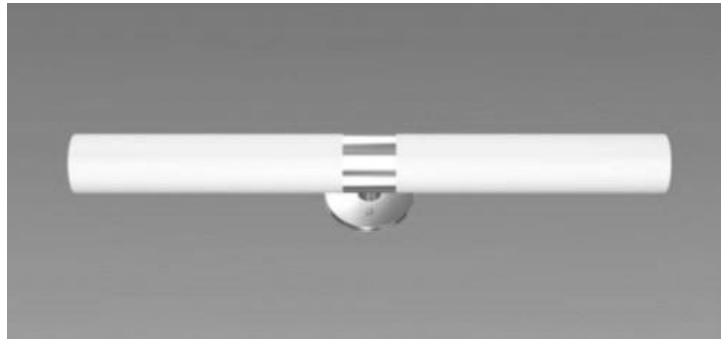

Project	
Project Name	
Fixture Location	
Date	

RV 0192 | 2 LIGHT BATH VANITY

### FEATURES

- Frosted glass diffuser
- Brushed Nickel or Polished Chrome finish
- 2 Medium Base sockets- 60 Watt max (Lamps not included)
- Mounting hardware included
- UL or ETL Listed

ORDERING INFORMATION		
Model No.	Wattage & Lumens	Dimensions (WxHxE)
RV 0192	2 Med. Base 60 Watt max (Lamps not Included)	20.25" W X 4.5" H X 4.75"E